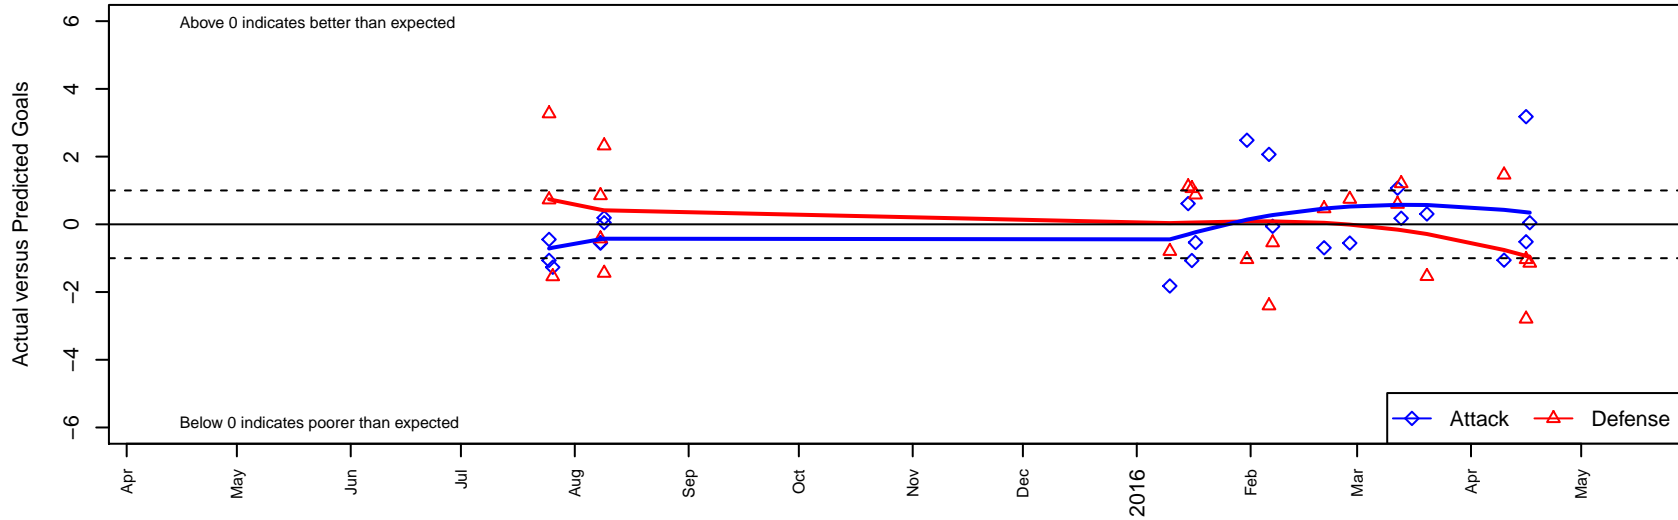

ISC Gunners B G00

Issaquah SC
 Issaquah, WA
 G00 total strength=1082
 attack=3.55 defense=1.98
 fall league = PSPL Classic 3 U15

alt names used:
 ISC GUNNERS FC ISC GUNNERS G00B (WA
 ISC Gunners Premier G00B
 ISC Gunners G00 B
 ISC Gunners G00B
 ISC GUNNERS FC ISC GUNNERS G00B (WA

Venues played:
 2015 Sounders FC Cup GU15
 2015 Bend Premier Cup U15G SILVER U15
 2015 PSPL Classic 3 U15
 2015 PacNW Winter Classic Premier II U15
 2015 WA Cup GU15 Bronze U15

ISC Gunners B G00
 Dots are actual minus expected GF (blue circles) and GA (red triangles).
 Blue line is smoothed change in attack strength. Red is smoothed change in defense strength.

**attack and defense variance (black dot)
relative to other teams
and top 10 in region**

**attack and defense rating
relative to others at age
and all opponents in last 13 months**

Performance relative to 13 month average