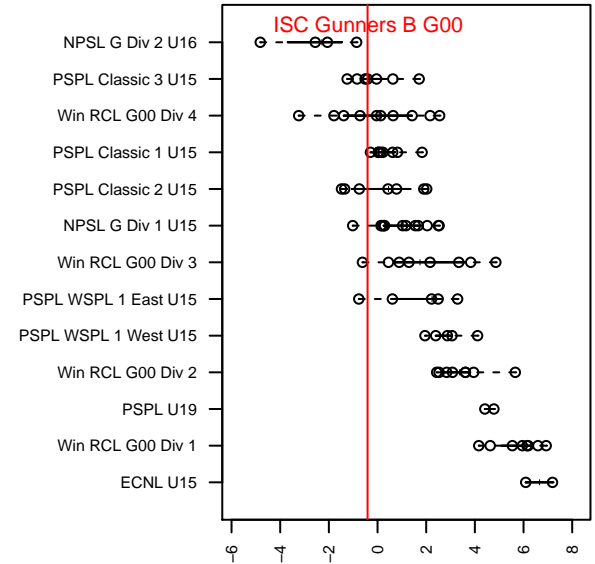

ISC Gunners B G00

Issaquah SC
 Issaquah, WA
 G00 total strength=1082
 attack=3.55 defense=1.98
 fall league = PSPL Classic 3 U15

alt names used:
 ISC GUNNERS FC ISC GUNNERS G00B (WA
 ISC Gunners Premier G00B
 ISC Gunners G00 B
 ISC Gunners G00B
 ISC GUNNERS FC ISC GUNNERS G00B (WA

Venues played:
 2015 Sounders FC Cup GU15
 2015 Bend Premier Cup U15G SILVER U15
 2015 PSPL Classic 3 U15
 2015 PacNW Winter Classic Premier II U15
 2015 WA Cup GU15 Bronze U15

ISC Gunners B G00
 Dots are actual minus expected GF (blue circles) and GA (red triangles).
 Blue line is smoothed change in attack strength. Red is smoothed change in defense strength.

**attack and defense variance (black dot)
relative to other teams
and top 10 in region**

**attack and defense rating
relative to others at age
and all opponents in last 13 months**

Performance relative to 13 month average