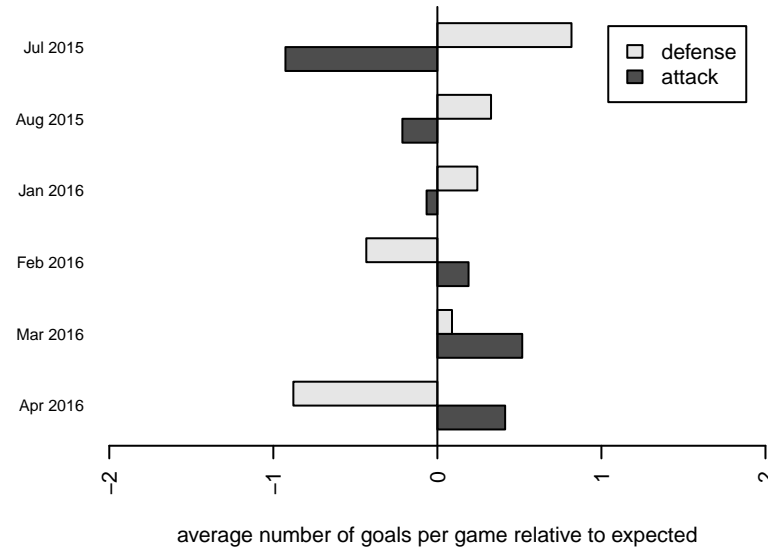

Performance relative to 13 month average