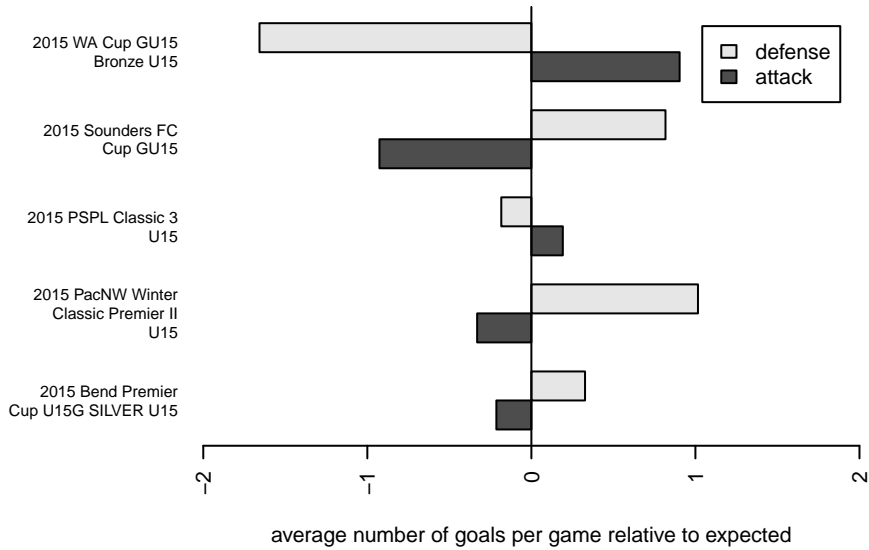

Venues played:
 2015 Sounders FC Cup GU15
 2015 Bend Premier Cup U15G SILVER U15
 2015 PSPL Classic 3 U15
 2015 PacNW Winter Classic Premier II U15
 2015 WA Cup GU15 Bronze U15

ISC Gunners B G00
 Dots are actual minus expected GF (blue circles) and GA (red triangles).
 Blue line is smoothed change in attack strength. Red is smoothed change in defense strength.

**attack and defense variance (black dot)
relative to other teams
and top 10 in region**

**attack and defense rating
relative to others at age
and all opponents in last 13 months**

Performance relative to 13 month average